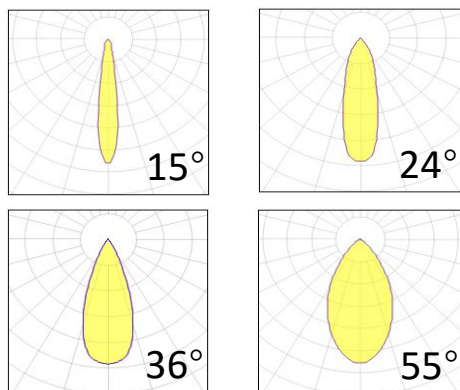

Photometrics

Temperature limits

Working temperature	-30C° to +50C°
Storage temperature	-50C° to +80C°

Light control

ON/off, optional DALI dimming

Construction

- Cast aluminum trim routes heat away from electrical components
- Adjustable, spring loaded retention tabs ensure secure fixture retention
- Certified for direct contact with insulation

Warranty

- 5-year limited system warranty standard
- Warranty does not cover product failure due to an overvoltage event (power surge)
- For installations where power surge may be possible, NICOR recommends installing additional surge protection at the electrical distribution panel

Specifications