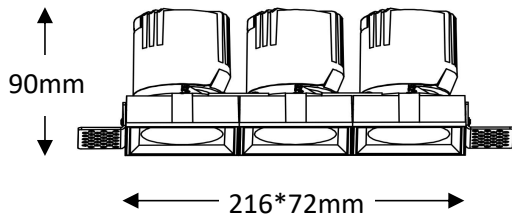

## Trimless Recessed Spotlight

Product Code

**OPTISL11AS3\*15W220V**

**OPTISL11AS3\*15W220VD**

<b>IP rating</b>	54
<b>Ik rating</b>	8
<b>Source type</b>	High power LED
<b>Source life time</b>	>50,000h at 25°C ambient temperature
<b>CRI</b>	>90
<b>Step McAdam</b>	3
<b>Source flux</b>	5400 lm
<b>Source efficiency</b>	120 lm/W
<b>Delivered flux</b>	3600 lm
<b>Delivered efficiency</b>	80 lm/W
<b>Input power</b>	3*15W
<b>Supply voltage</b>	100~240V AC
<b>Insulation Class</b>	insulation class III
<b>Power supply</b>	Lifud driver constant current
<b>Material</b>	aluminum
<b>Light colour/CCT</b>	3000K/4000K/6000K
<b>Beam angle</b>	15/24/36/55°
<b>Mounting</b>	ceiling-recessed
<b>Reflector color</b>	Black/White/Silver
<b>Finishing</b>	white/black

### Technical drawing

cut size:216\*73mm

### Construction

- Cast aluminum trim routes heat away from electrical components
- Adjustable, spring loaded retention tabs ensure secure fixture retention
- Certified for direct contact with insulation