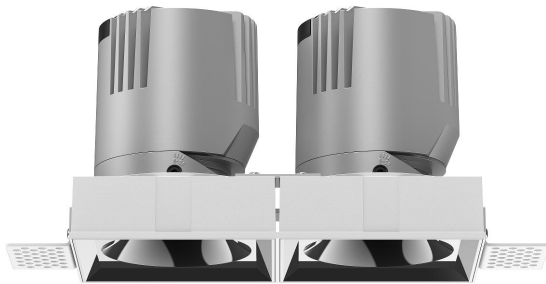

Trimless Recessed Spotlight

Product Code

OPTISL11AS2*25W220V

OPTISL11AS2*25W220VD

IP rating	54
Ik rating	8
Source type	Hight power LED
Source life time	>50,000h at 25°C ambient temperature
CRI	>90
Step McAdam	3
Source flux	6000 lm
Source efficiency	120 lm/W
Delivered flux	4000 lm
Delivered efficiency	80 lm/W
Input power	2*25W
Supply voltage	100~240V AC
Insulation Class	insulation class III
Power supply	Lifud driver constant current
Material	aluminum
Light colour/CCT	3000K/4000K/6000K
Beam angle	15/24/36/55°
Mounting	ceiling-recessed
Reflector color	Black/White/Silver
Finishing	white/black

Technical drawing

cut size:185*93mm

Photometrics

Temperature limits

Working temperature	-30C° to +50C°
Storage temperature	-50C° to +80C°

Light control

ON/off,optional DALI dimming

Construction

- Cast aluminum trim routes heat away from electrical components
- Adjustable, spring loaded retention tabs ensure secure fixture retention
- Certified for direct contact with insulation

Warranty

- 5-year limited system warranty standard
- Warranty does not cover product failure due to an overvoltage event (power surge)
- For installations where power surge may be possible, NICOR recommends installing additional surge protection at the electrical distribution panel