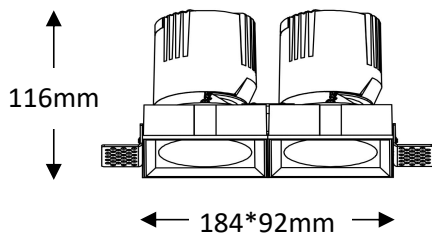

Trimless Recessed Spotlight

Product Code

OPTISL11AS2*25W220V

OPTISL11AS2*25W220VD

IP rating	54
Ik rating	8
Source type	Hight power LED
Source life time	>50,000h at 25°C ambient temperature
CRI	>90
Step McAdam	3
Source flux	6000 lm
Source efficiency	120 lm/W
Delivered flux	4000 lm
Delivered efficiency	80 lm/W
Input power	2*25W
Supply voltage	100~240V AC
Insulation Class	insulation class III
Power supply	Lifud driver constant current
Material	aluminum
Light colour/CCT	3000K/4000K/6000K
Beam angle	15/24/36/55°
Mounting	ceiling-recessed
Reflector color	Black/White/Silver
Finishing	white/black

Technical drawing

cut size:185*93mm

Photometrics

Temperature limits

Working temperature	-30C° to +50C°
Storage temperature	-50C° to +80C°

Light control

ON/off,optional DALI dimming

Construction

Specifications