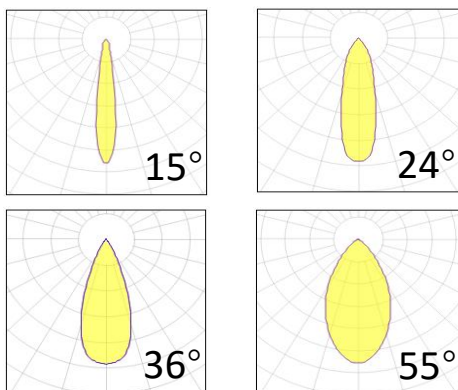

Trimless Recessed Spotlight

Product Code

OPTISL11AS2*25W220V

OPTISL11AS2*25W220VD

IP rating	54
Ik rating	8
Source type	Hight power LED
Source life time	>50,000h at 25°C ambient temperature
CRI	>90
Step McAdam	3
Source flux	6000 lm
Source efficiency	120 lm/W
Delivered flux	4000 lm
Delivered efficiency	80 lm/W
Input power	2*25W
Supply voltage	100~240V AC
Insulation Class	insulation class III
Power supply	Lifud driver constant current
Material	aluminum
Light colour/CCT	3000K/4000K/6000K
Beam angle	15/24/36/55°
Mounting	ceiling-recessed
Reflector color	Black/White/Silver
Finishing	white/black

Technical drawing

cut size:185*93mm

Photometrics

Temperature limits

Working temperature	-30C° to +50C°
Storage temperature	-50C° to +80C°

Light control

ON/off,optional DALI dimming

Construction