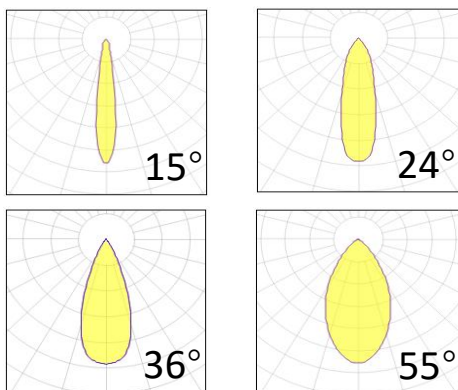

Trimless Recessed Spotlight

Product Code

OPTISL11AS2*15W220V

OPTISL11AS2*15W220VD

IP rating	54
Ik rating	8
Source type	High power LED
Source life time	>50,000h at 25°C ambient temperature
CRI	>90
Step McAdam	3
Source flux	3600 lm
Source efficiency	120 lm/W
Delivered flux	2400 lm
Delivered efficiency	80 lm/W
Input power	2*15W
Supply voltage	100~240V AC
Insulation Class	insulation class III
Power supply	Lifud driver constant current
Material	aluminum
Light colour/CCT	3000K/4000K/6000K
Beam angle	15/24/36/55°
Mounting	ceiling-recessed
Reflector color	Black/White/Silver
Finishing	white/black

Technical drawing

cut size:145*73mm

Photometrics

Temperature limits

Working temperature	-30C° to +50C°
Storage temperature	-50C° to +80C°

Light control

ON/off, optional DALI dimming

Construction