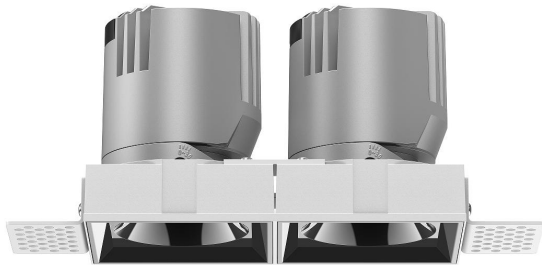

Trimless Recessed Spotlight

Product Code

OPTISL11AS2*15W220V

OPTISL11AS2*15W220VD

IP rating	54
Ik rating	8
Source type	High power LED
Source life time	>50,000h at 25°C ambient temperature
CRI	>90
Step McAdam	3
Source flux	3600 lm
Source efficiency	120 lm/W
Delivered flux	2400 lm
Delivered efficiency	80 lm/W
Input power	2*15W
Supply voltage	100~240V AC
Insulation Class	insulation class III
Power supply	Lifud driver constant current
Material	aluminum
Light colour/CCT	3000K/4000K/6000K
Beam angle	15/24/36/55°
Mounting	ceiling-recessed
Reflector color	Black/White/Silver
Finishing	white/black

Technical drawing

cut size:145*73mm

Photometrics

Temperature limits

Working temperature	-30C° to +50C°
Storage temperature	-50C° to +80C°

Light control

ON/off, optional DALI dimming

Construction

- Cast aluminum trim routes heat away from electrical components
- Adjustable, spring loaded retention tabs ensure secure fixture retention
- Certified for direct contact with insulation

Warranty

- 5-year limited system warranty standard
- Warranty does not cover product failure due to an overvoltage event (power surge)
- For installations where power surge may be possible, NICOR recommends installing additional surge protection at the electrical distribution panel