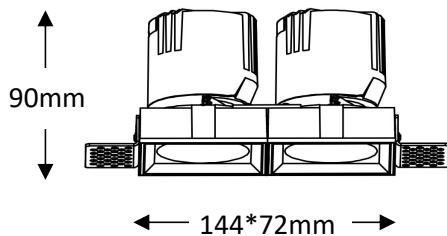

Trimless Recessed Spotlight

Product Code

OPTISL11AS2*15W220V

OPTISL11AS2*15W220VD

IP rating	54
Ik rating	8
Source type	High power LED
Source life time	>50,000h at 25°C ambient temperature
CRI	>90
Step McAdam	3
Source flux	3600 lm
Source efficiency	120 lm/W
Delivered flux	2400 lm
Delivered efficiency	80 lm/W
Input power	2*15W
Supply voltage	100~240V AC
Insulation Class	insulation class III
Power supply	Lifud driver constant current
Material	aluminum
Light colour/CCT	3000K/4000K/6000K
Beam angle	15/24/36/55°
Mounting	ceiling-recessed
Reflector color	Black/White/Silver
Finishing	white/black

Technical drawing

cut size:145*73mm

Photometrics

Temperature limits

Working temperature	-30C° to +50C°
Storage temperature	-50C° to +80C°

Light control

ON/off, optional DALI dimming

Construction

Specifications