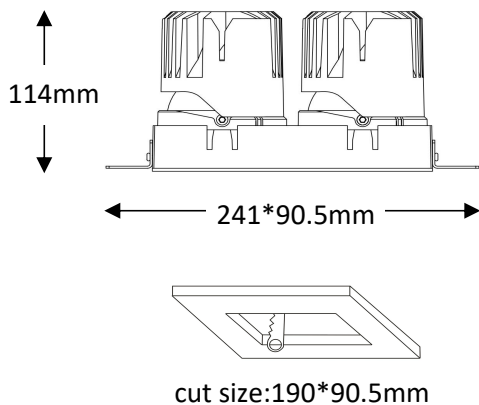

Trimless Recessed Spotlight

Product Code

OPTISL6AS2*23W220V

OPTISL6AS2*23W220VD

IP rating	54
Ik rating	8
Source type	High power LED
Source life time	>50,000h at 25°C ambient temperature
CRI	>90
Step McAdam	3
Source flux	5520 lm
Source efficiency	120 lm/W
Delivered flux	3680 lm
Delivered efficiency	80 lm/W
Input power	46W
Supply voltage	110~240V AC
Insulation Class	insulation class III
Power supply	Lifud driver constant current
Material	aluminum
Light colour/CCT	3000K/4000K/6000K
Beam angle	15°/24°/36°/55°
Mounting	ceiling-recessed
Reflector color	Black/White/Silver
Finishing	white/black

Technical drawing

Temperature limits

Working temperature	-30C° to +50C°
Storage temperature	-50C° to +80C°

Light control

ON/off, optional DALI dimming

Construction

- Cast aluminum trim routes heat away from electrical components
- Adjustable, spring loaded retention tabs ensure secure fixture retention
- Certified for direct contact with insulation