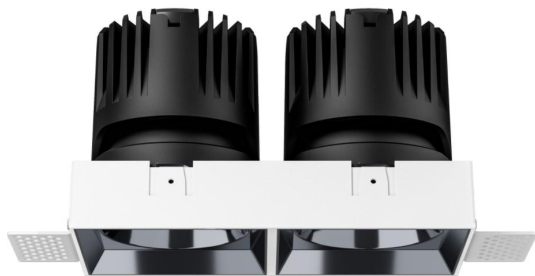

Trimless Recessed Spotlight

Product Code

OPTISL6AS2*23W220V

OPTISL6AS2*23W220VD

IP rating	54
Ik rating	8
Source type	High power LED
Source life time	>50,000h at 25°C ambient temperature
CRI	>90
Step McAdam	3
Source flux	5520 lm
Source efficiency	120 lm/W
Delivered flux	3680 lm
Delivered efficiency	80 lm/W
Input power	46W
Supply voltage	110~240V AC
Insulation Class	insulation class III
Power supply	Lifud driver constant current
Material	aluminum
Light colour/CCT	3000K/4000K/6000K
Beam angle	15°/24°/36°/55°
Mounting	ceiling-recessed
Reflector color	Black/White/Silver
Finishing	white/black

Technical drawing

Temperature limits

Working temperature	-30C° to +50C°
Storage temperature	-50C° to +80C°

Light control

ON/off, optional DALI dimming

Construction

- Cast aluminum trim routes heat away from electrical components
- Adjustable, spring loaded retention tabs ensure secure fixture retention
- Certified for direct contact with insulation