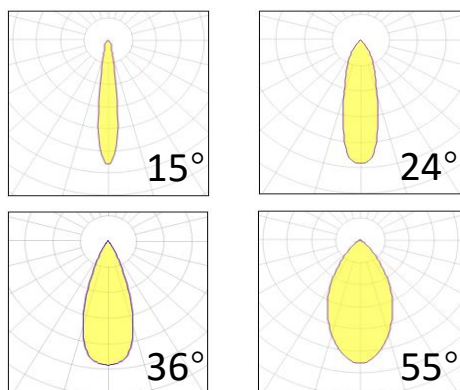

Photometrics