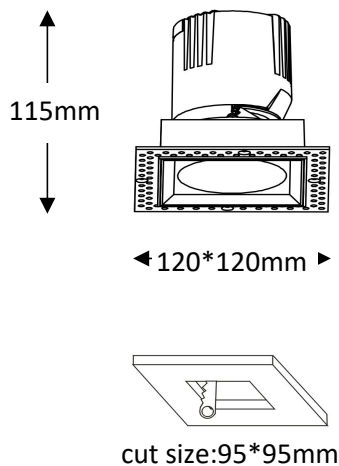

Trimless Recessed Spotlight

Product Code
OPTISL9AS25W220V
OPTISL9AS25W220VD

IP rating	54
Ik rating	8
Source type	High power LED
Source life time	>50,000h at 25°C ambient temperature
CRI	>90
Step McAdam	3
Source flux	3000 lm
Source efficiency	120 lm/W
Delivered flux	2000 lm
Delivered efficiency	80 lm/W
Input power	25W
Supply voltage	220~240V AC
Insulation Class	insulation class III
Power supply	Lifud driver constant current
Material	aluminum
Light colour/CCT	3000K/4000K/6000K
Beam angle	15°/24°/36°/55°
Mounting	ceiling-recessed
Reflector color	Black/White/Silver
Finishing	white/black

Technical drawing

Temperature limits

Working temperature	-30C° to +50C°
Storage temperature	-50C° to +80C°

Light control

ON/off, optional DALI dimming

Construction

- Cast aluminum trim routes heat away from electrical components
- Adjustable, spring loaded retention tabs ensure secure fixture retention
- Certified for direct contact with insulation

Specifications