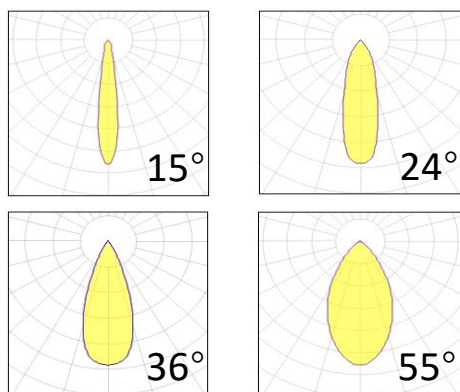

Photometrics