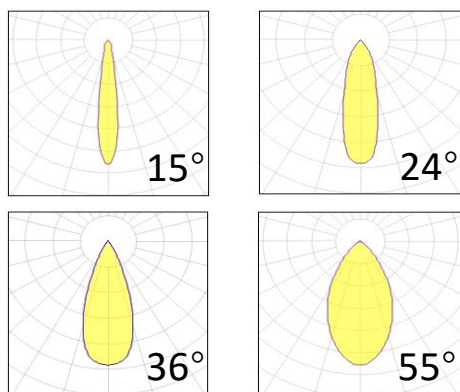

Photometrics

Warranty

- 5-year limited system warranty standard
- Warranty does not cover product failure due to an overvoltage event (power surge)
- For installations where power surge may be possible, NICOR recommends installing additional surge protection at the electrical distribution panel

Specifications