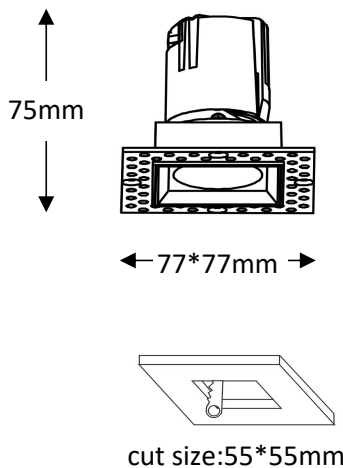

Trimless Recessed Spotlight

Product Code
OPTISL9AS8W220V
OPTISL9AS8W220VD

IP rating	54
Ik rating	8
Source type	Hight power LED
Source life time	>50,000h at 25°C ambient temperature
CRI	>90
Step McAdam	3
Source flux	960 lm
Source efficiency	120 lm/W
Delivered flux	640 lm
Delivered efficiency	80 lm/W
Input power	8W
Supply voltage	220~240V AC
Insulation Class	insulation class III
Power supply	Lifud driver constant current
Material	aluminum
Light colour/CCT	3000K/4000K/6000K
Beam angle	15°/24°/36°/55°
Mounting	ceiling-recessed
Reflector color	Black/White/Silver
Finishing	white/black

Technical drawing

Temperature limits

Working temperature	-30C° to +50C°
Storage temperature	-50C° to +80C°

Light control

ON/off,optional DALI dimming

Construction

- Cast aluminum trim routes heat away from electrical components
- Adjustable, spring loaded retention tabs ensure secure fixture retention
- Certified for direct contact with insulation

Specifications