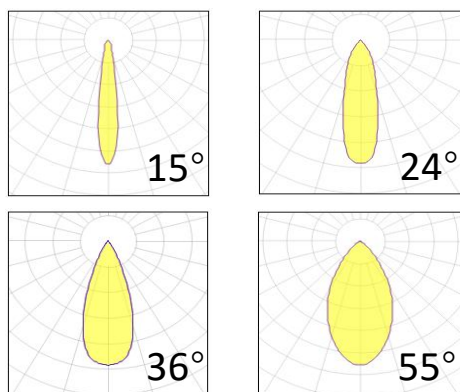

Photometrics

Temperature limits

Working temperature	-30C° to +50C°
Storage temperature	-50C° to +80C°

Light control

ON/off, optional DALI dimming

Construction

- Cast aluminum trim routes heat away from electrical components
- Adjustable, spring loaded retention tabs ensure secure fixture retention
- Certified for direct contact with insulation

Warranty

- 5-year limited system warranty standard
- Warranty does not cover product failure due to an overvoltage event (power surge)
- For installations where power surge may be possible, NICOR recommends installing additional surge protection at the electrical distribution panel

Specifications