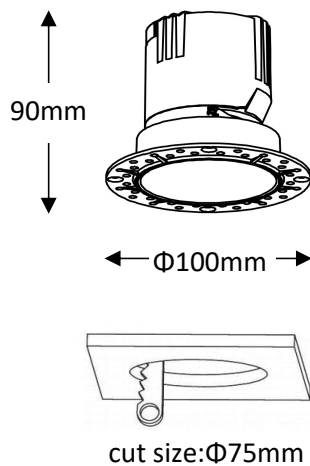

Trimless Recessed Spotlight

Product Code
OPTISL9AR15W220V
OPTISL9AR15W220VD

IP rating	54
Ik rating	8
Source type	High power LED
Source life time	>50,000h at 25°C ambient temperature
CRI	>90
Step McAdam	3
Source flux	1800 lm
Source efficiency	120 lm/W
Delivered flux	1200 lm
Delivered efficiency	80 lm/W
Input power	15W
Supply voltage	220~240V AC
Insulation Class	insulation class III
Power supply	Lifud driver constant current
Material	aluminum
Light colour/CCT	3000K/4000K/6000K
Beam angle	15°/24°/36°/55°
Mounting	ceiling-recessed
Reflector color	Black/White/Silver
Finishing	white/black

Technical drawing

Photometrics

Temperature limits

Working temperature	-30C° to +50C°
Storage temperature	-50C° to +80C°

Light control

ON/off, optional DALI dimming

Construction

- Cast aluminum trim routes heat away from electrical components
- Adjustable, spring loaded retention tabs ensure secure fixture retention
- Certified for direct contact with insulation

Specifications