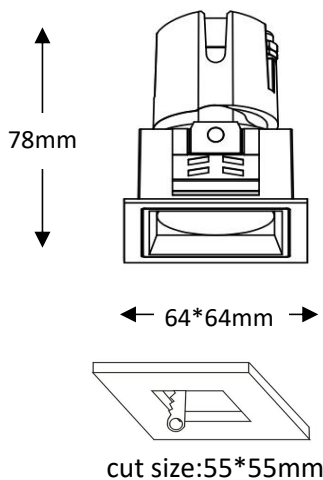

## Recessed Spotlight

Product Code  
**OPTISL1BS7W220V**  
**OPTISL1BS7W220VD**

<b>IP rating</b>	54
<b>Ik rating</b>	8
<b>Source type</b>	High power LED
<b>Source life time</b>	>50,000h at 25°C ambient temperature
<b>CRI</b>	>90
<b>Step McAdam</b>	3
<b>Source flux</b>	840 lm
<b>Source efficiency</b>	120 lm/W
<b>Delivered flux</b>	560 lm
<b>Delivered efficiency</b>	80 lm/W
<b>Input power</b>	7W
<b>Supply voltage</b>	220~240V AC
<b>Insulation Class</b>	insulation class III
<b>Power supply</b>	Lifud driver constant current
<b>Material</b>	aluminum
<b>Light colour/CCT</b>	3000K/4000K/6000K
<b>Beam angle</b>	15/24/36/60°
<b>Mounting</b>	ceiling-recessed
<b>Reflector color</b>	Matte Black/Matte White/Sand Silver
<b>Finishing</b>	white and dark grey

## Technical drawing

## Construction

- Cast aluminum trim routes heat away from electrical components
- Adjustable, spring loaded retention tabs ensure secure fixture retention
- Certified for direct contact with insulation